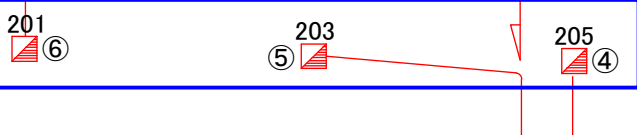

スロープ 16

山下側クルーズデッキ

GP_A
(total 75A)

GP_B
(total 75A)

GP_A
(total 75A)

GP_B
(total 75A)

GP_A
(total 75A)

GP_B
(total 75A)

GP_B
(total 75A)

GP_B
(total 75A)

GP_B
(total 75A)

GP_A
(total 75A)

GP_A
(total 75A)

GP_B
(total 75A)

GP_A
(total 75A)

GP_B
(total 75A)